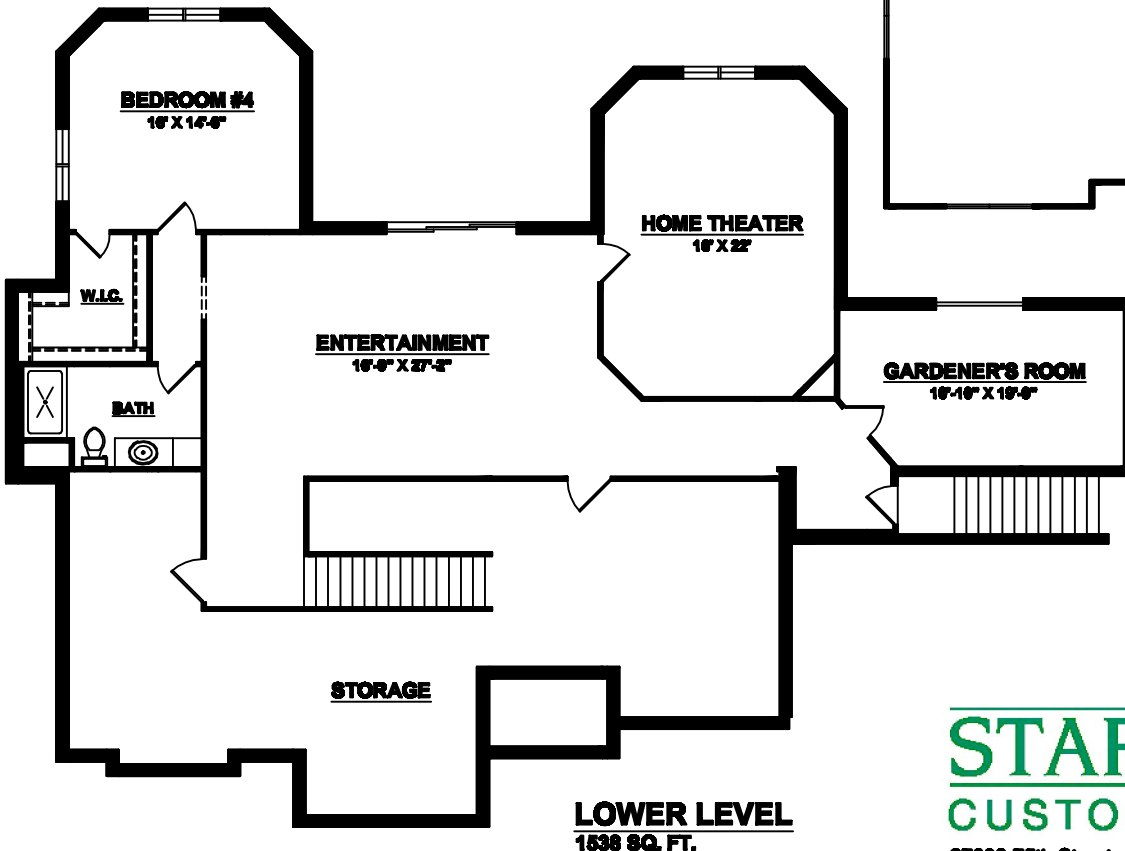

THE GRAND ABBEY

All information contained herein is reliable but subject to error, change in status or withdrawal without notice.

STAFFORD
CUSTOM HOMES

27636-75th Street 262-843-4568
Salem, WI 53168 stafforddevelopmentllc.com